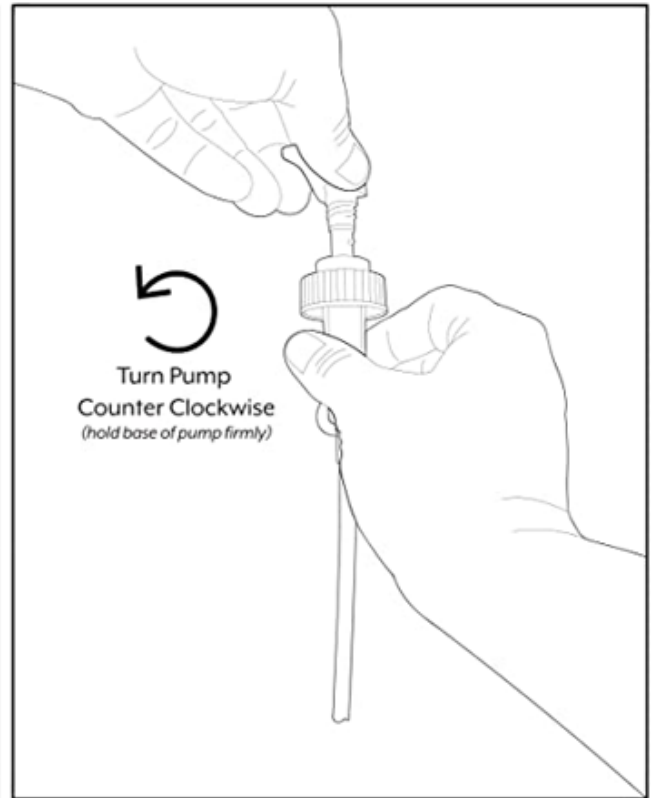

#38mm

Material:PET  
Capacity:64oz

H:26.2cm

W:11.4cm

1 pump can press out 15cc  
& 38mm Screw cap

Optional  
Silicone Folding Funnel

Optional  
Paper box or Color box  
Customizable

1. Hold the base of the pump mechanism just below the cap with your right hand and grasp the pump head with your left hand.

2. Turn pump head counter clockwise while holding base of pump. This will help the pump head to turn and loosen. To close again, turn your pump head clockwise.