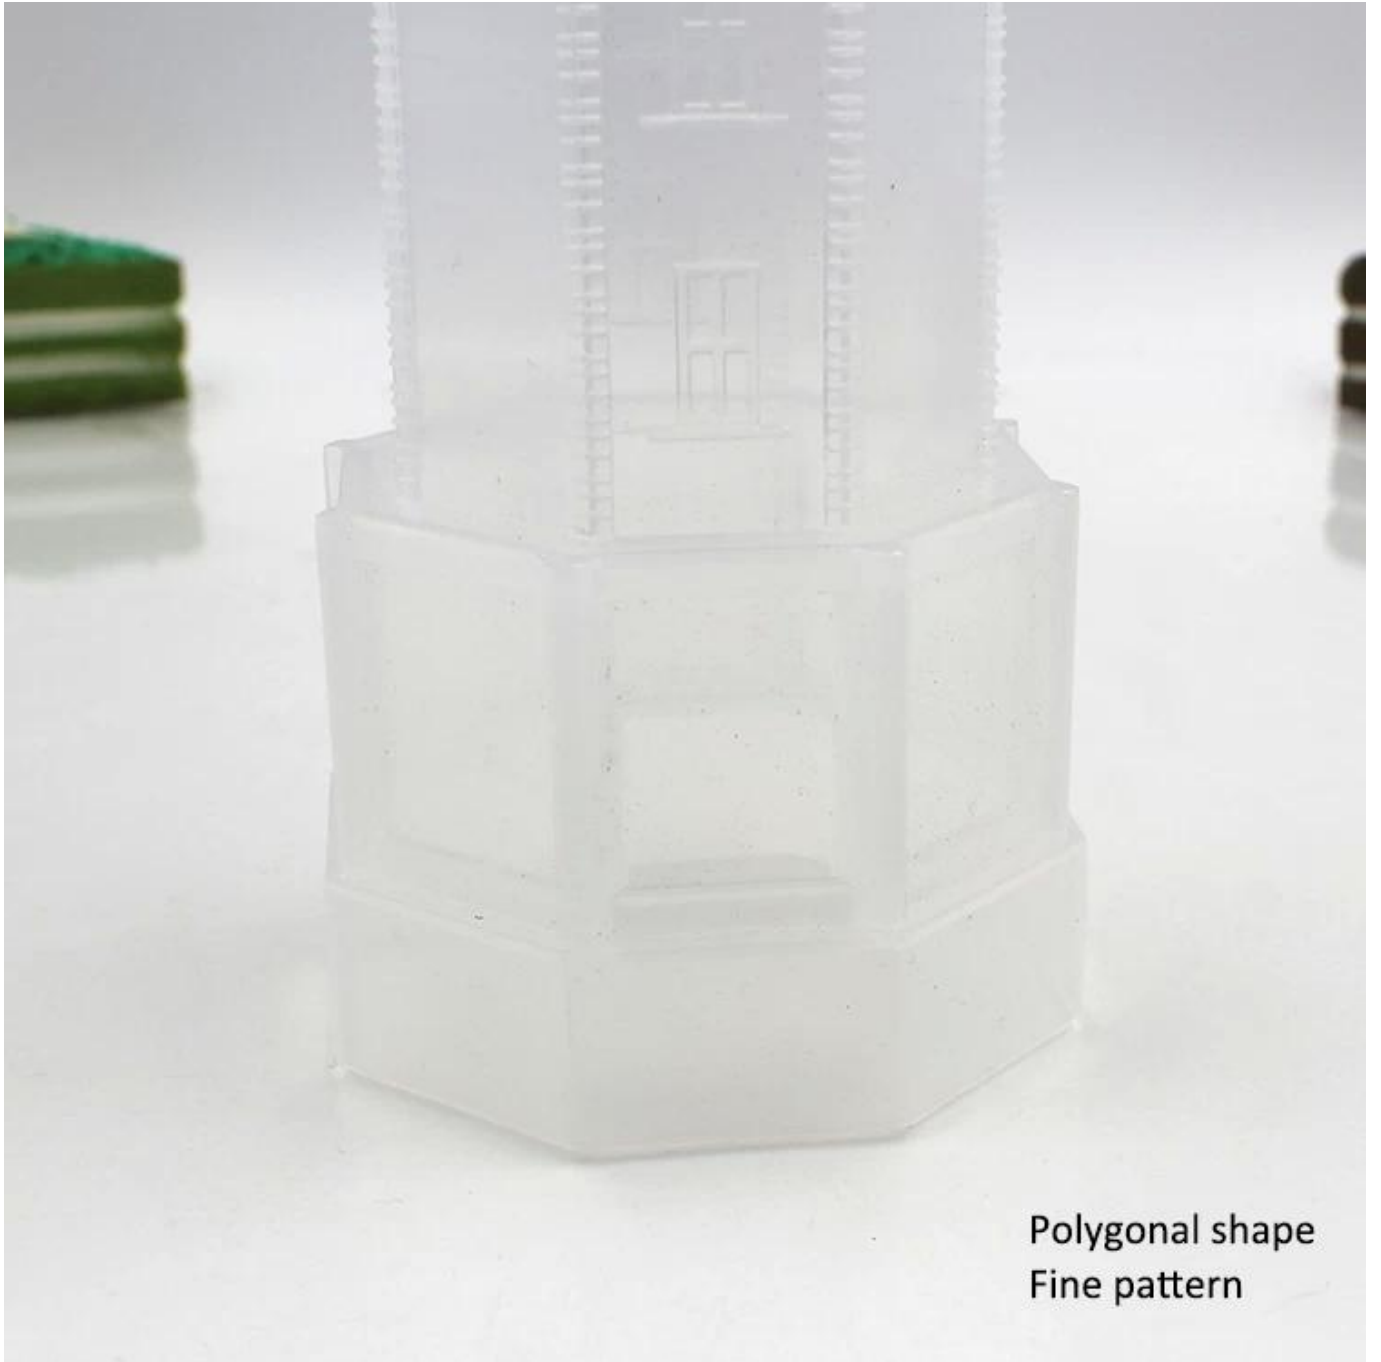

Material: PP
Pagoda shaped bottle
Used for: sauce

The bottle mouth
Put the sauce in here

The bottle bottom
Usually sealed with aluminum foil

Polygonal shape
Fine pattern