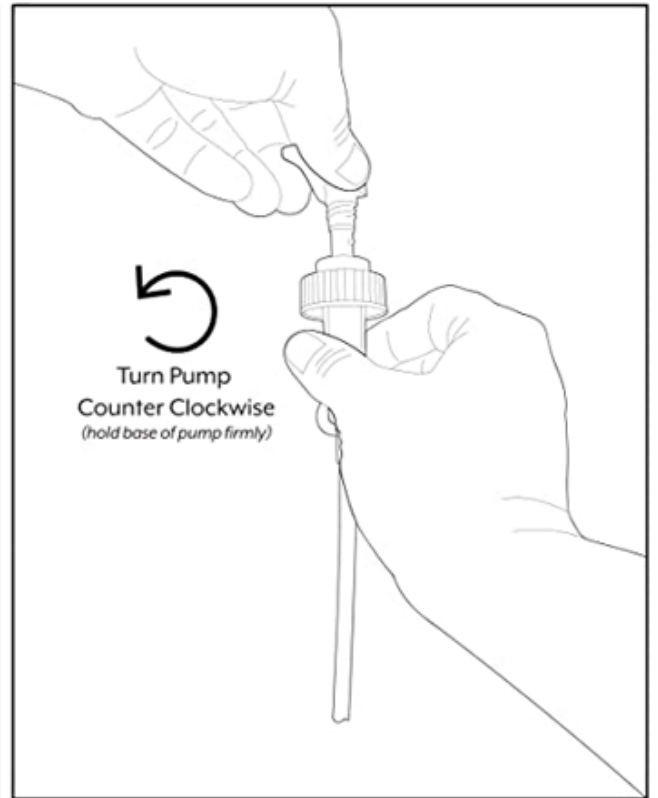

#38mm

Material:PET
Capacity:64oz

H:26.2cm

W:11.4cm

1 pump can press out 15cc
& 38mm Screw cap

Optional
Silicone Folding Funnel

Optional
Paper box or Color box
Customizable

1. Hold the base of the pump mechanism just below the cap with your right hand and grasp the pump head with your left hand.

2. Turn pump head counter clockwise while holding base of pump. This will help the pump head to turn and loosen. To close again, turn your pump head clockwise.

High transparency

Optimized PET 100% virgin materials, no impurities in finished products.