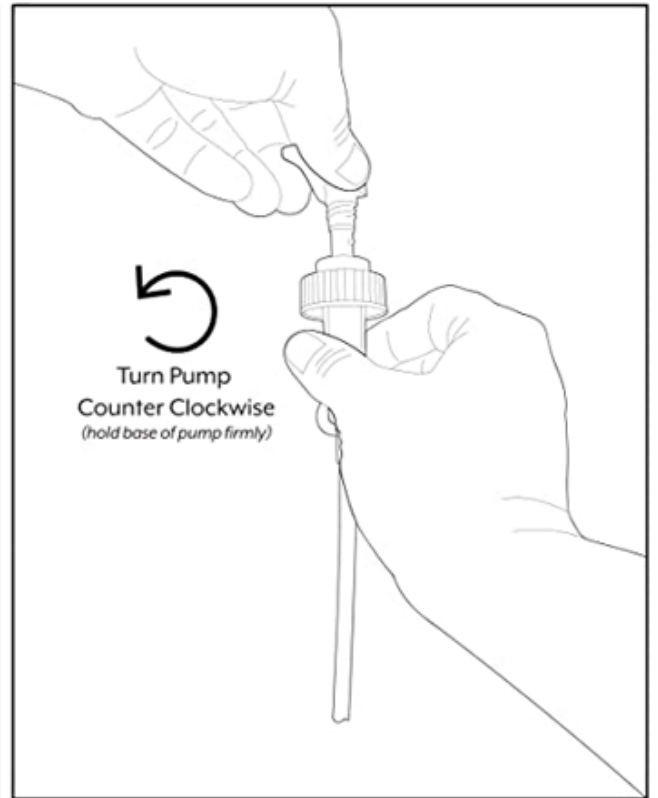

#38mm

Material:PET
Capacity:64oz

H:26.2cm

W:11.4cm

1 pump can press out 15cc
& 38mm Screw cap

Optional
Silicone Folding Funnel

Optional
Paper box or Color box
Customizable

1. Hold the base of the pump mechanism just below the cap with your right hand and grasp the pump head with your left hand.

2. Turn pump head counter clockwise while holding base of pump. This will help the pump head to turn and loosen. To close again, turn your pump head clockwise.

High transparency

Optimized PET 100% virgin materials,
no impurities in finished products.