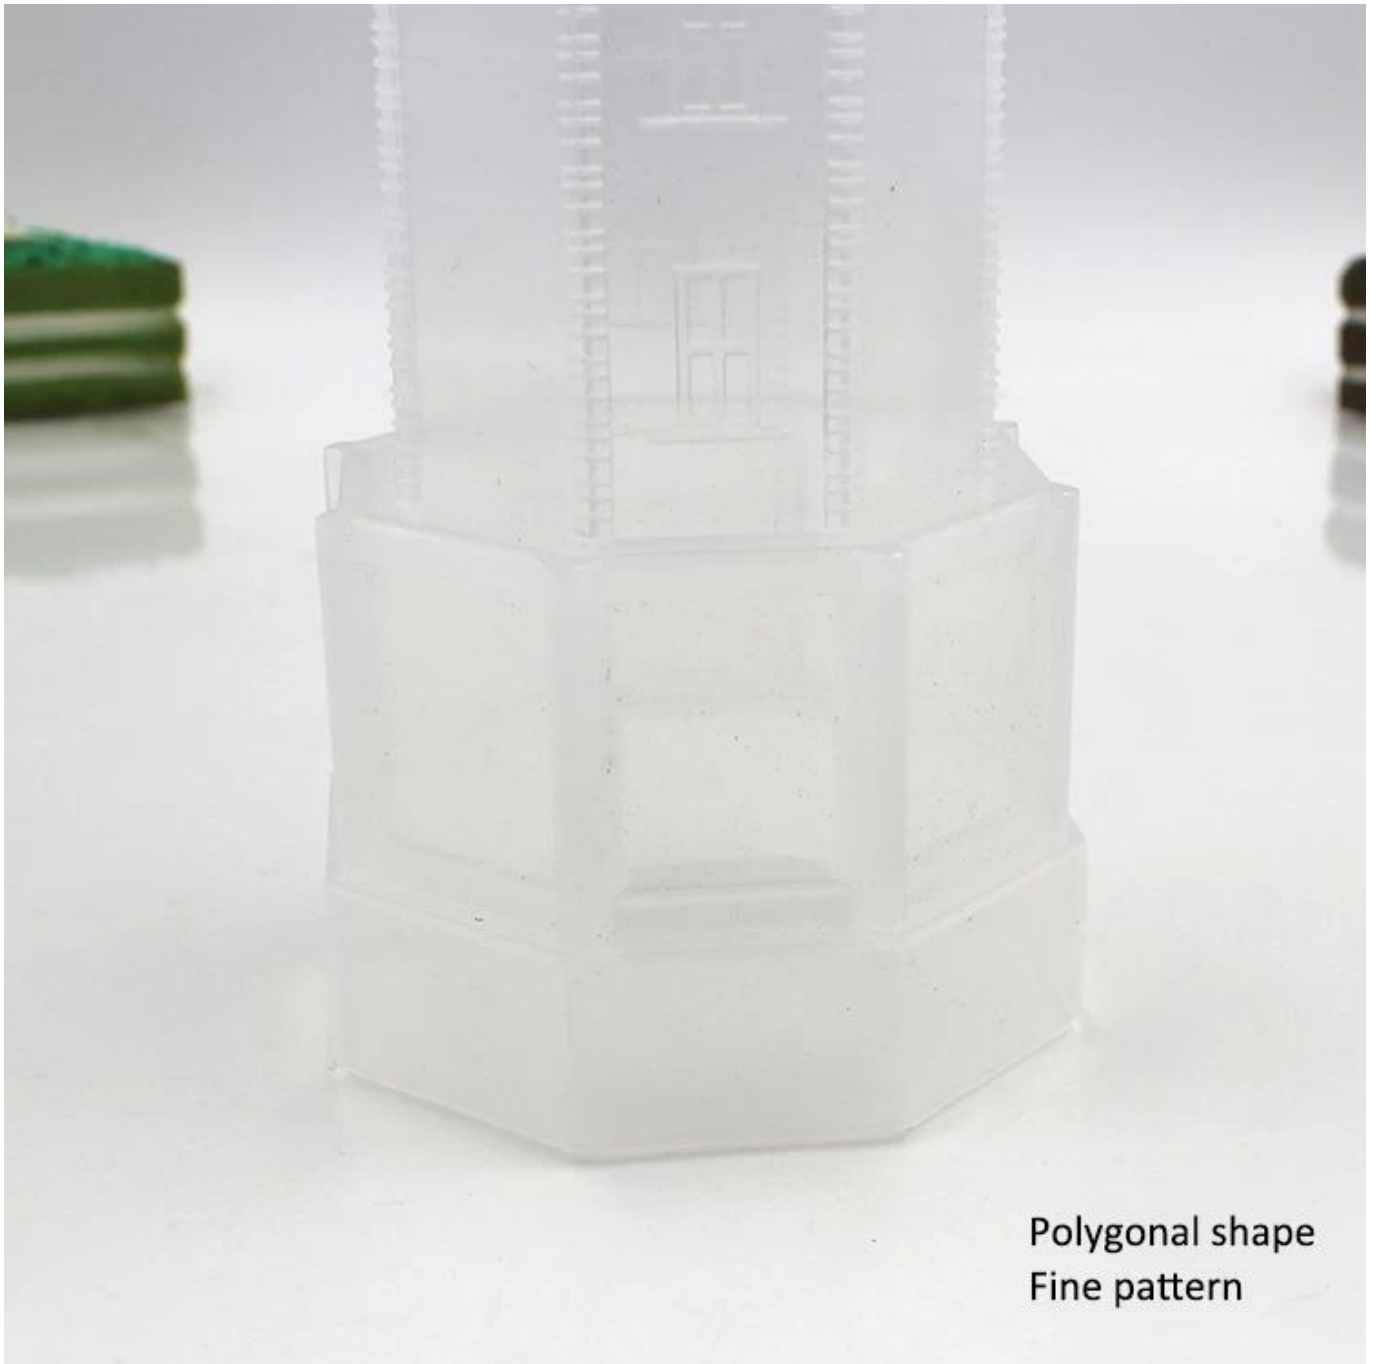

## einzigartiges pagodenförmiges Plastikflaschenbild

Material: PP  
Pagoda shaped bottle  
Used for: sauce

The bottle mouth  
Put the sauce in here

The bottle bottom  
Usually sealed with aluminum foil

Polygonal shape  
Fine pattern