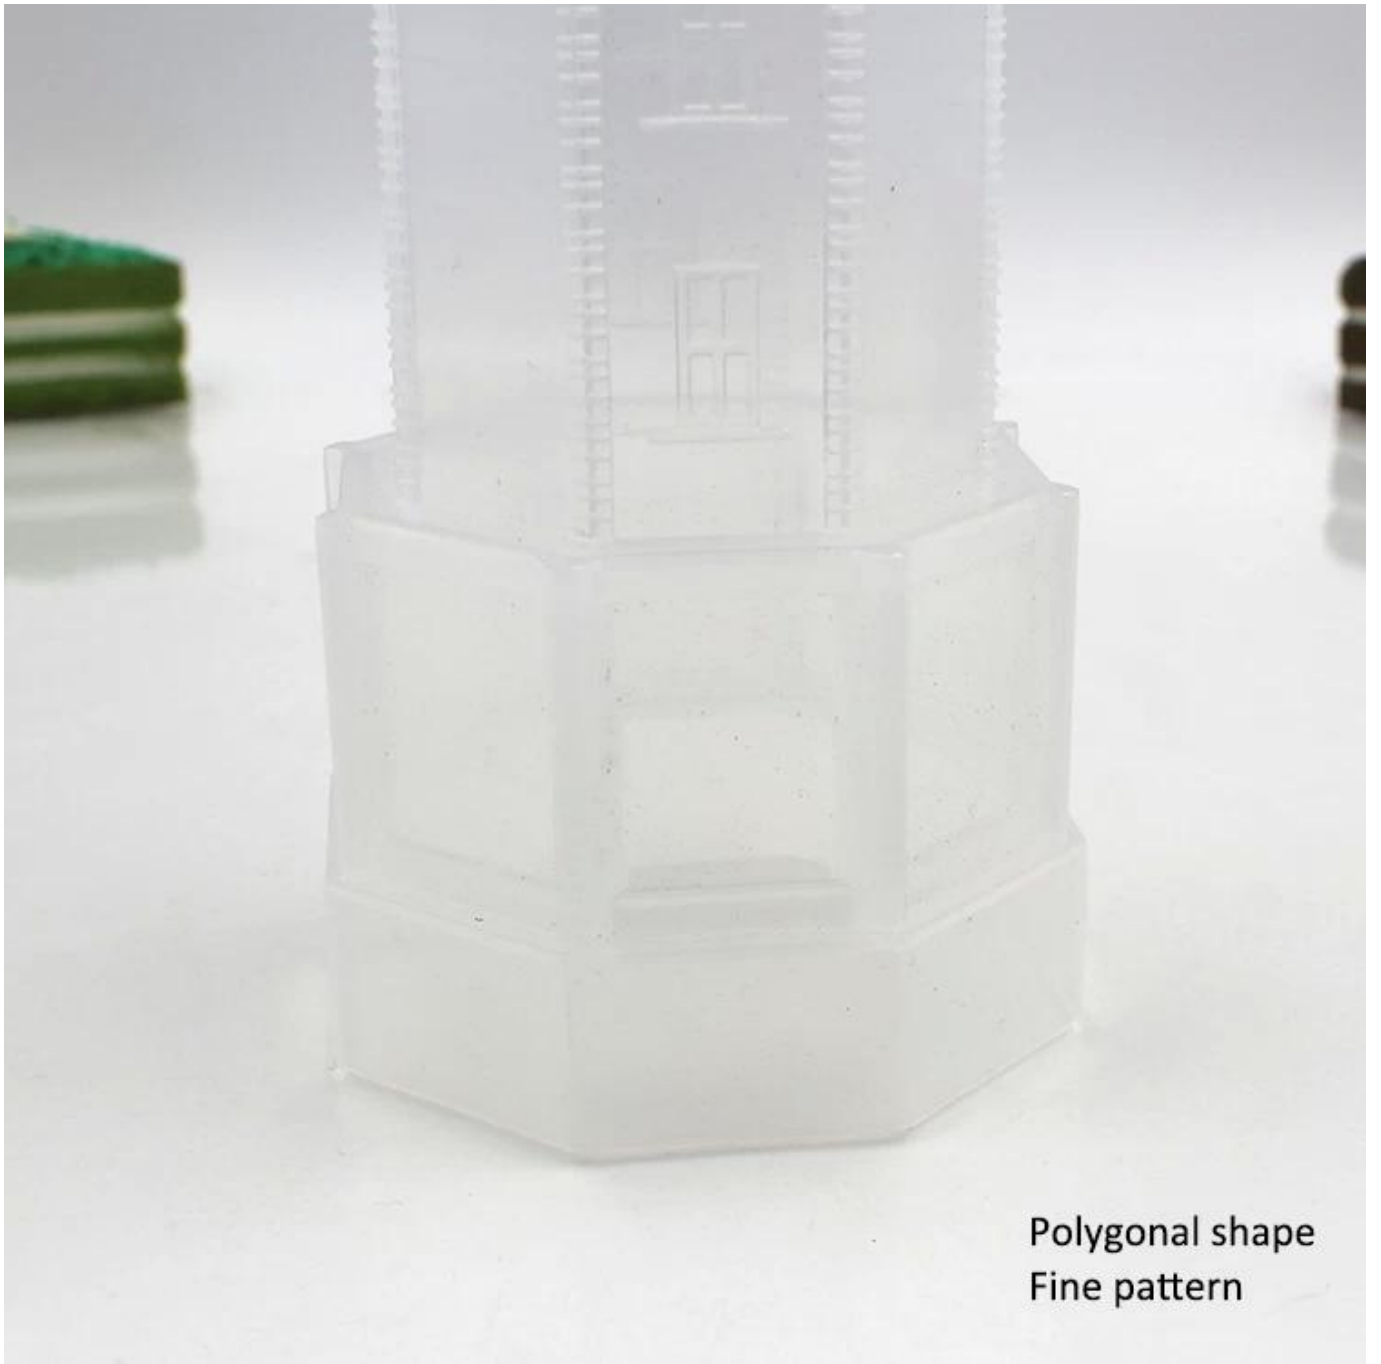

Polygonal shape
Fine pattern